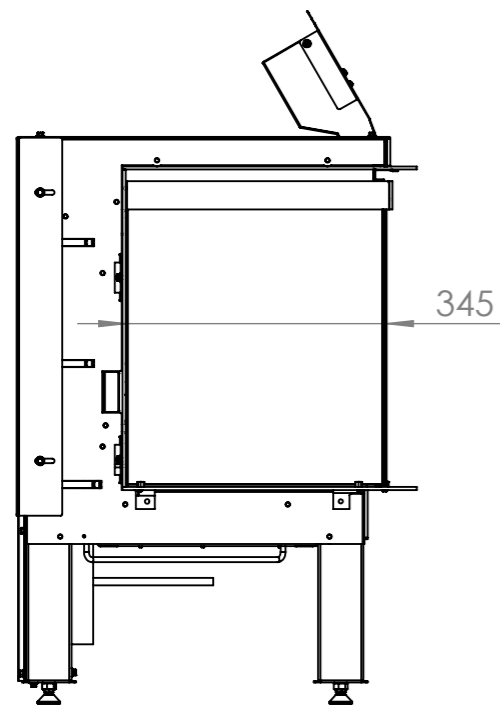

Config: 3-zijdig

ISO 2768-mK	Treatment:						
Third Angle Projection ISO 128-Method A	Material:						
	Mass (Kg):	Date:	Author:	Scale:	Page:	Dimensions:	
	142.23	5-4-2022	RS	1:10	2/4	mm	
KALFIRE FIREPLACES	Description:					Revision:	Frame_size:
	E-ONE 130 3S ASSY					01	A3
Document Number:					State :		
KF02931					In Progress		
All rights reserved. Copywrited / Reprints prohibited. Kal-fire BV							