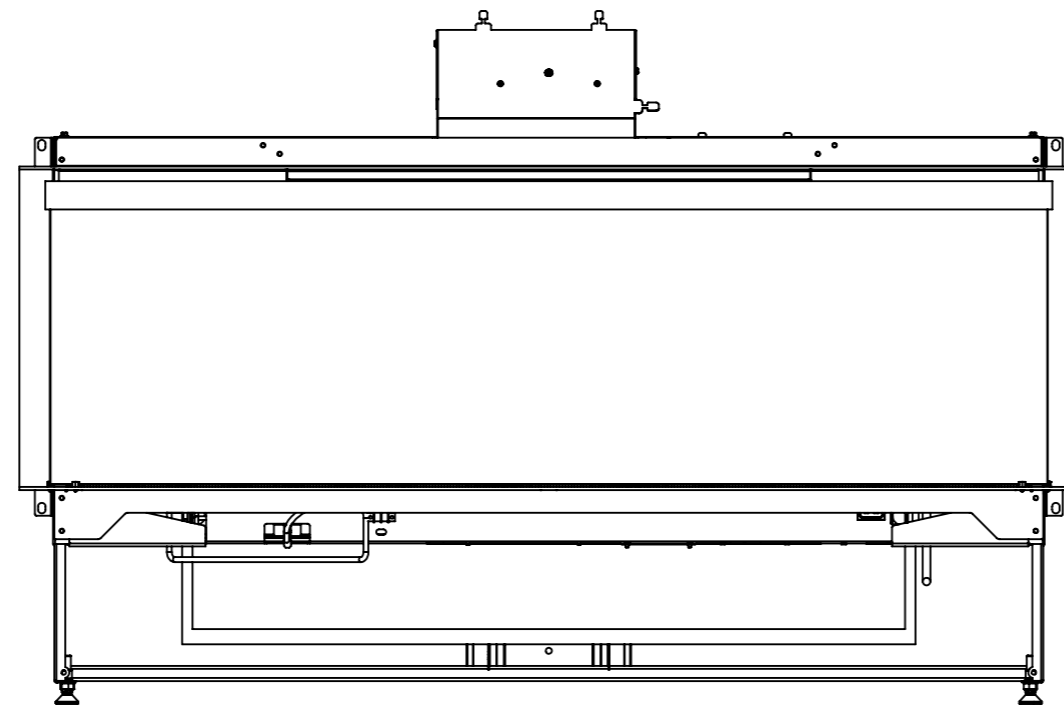

Config: 3-zijdig

ISO 2768-mK	Treatment:						
Third Angle Projection ISO 128-Method A	Material:						
	Mass (Kg):	Date:	Author:	Scale:	Page:	Dimensions:	
	142.23	5-4-2022	RS	1:10	2/4	mm	
KALFIRE FIREPLACES	Description:					Revision:	Frame_size:
	E-ONE 130 3S ASSY					01	A3
Document Number:					State :		
KF02931					In Progress		
All rights reserved. Copywrited / Reprints prohibited. Kal-fire BV							