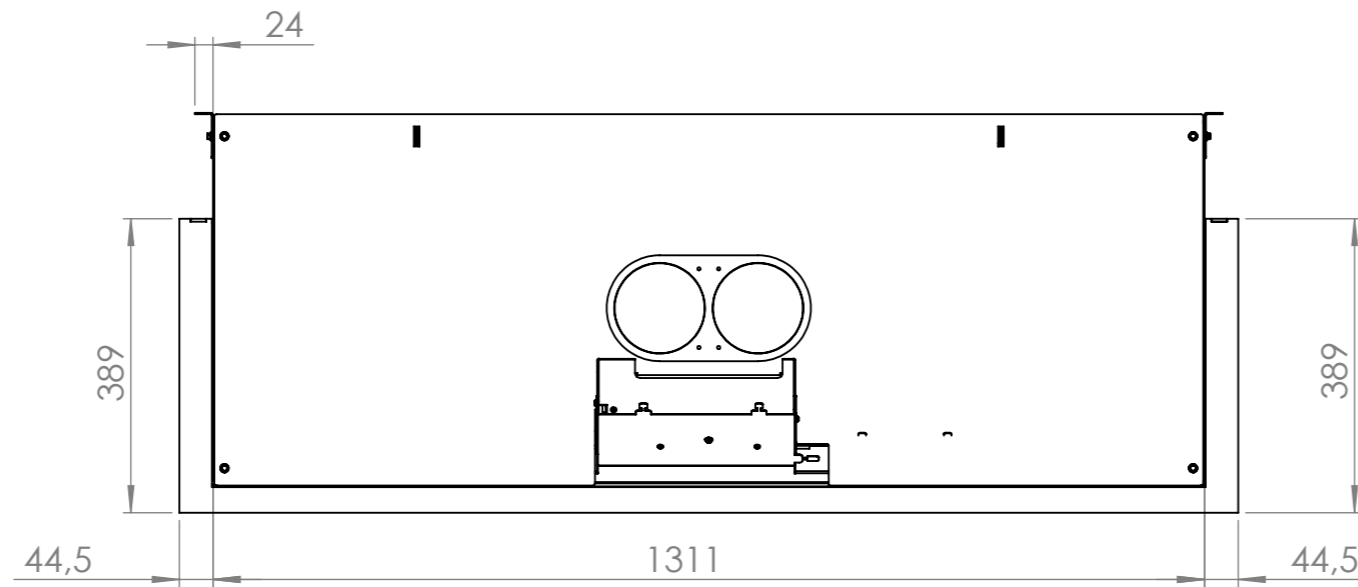

Config: 3-zijdig

ISO 2768-mK	Treatment:						
Third Angle Projection ISO 128-Method A	Material:						
	Mass (Kg):	Date:	Author:	Scale:	Page:	Dimensions:	
	142.23	5-4-2022	RS	1:10	2/4	mm	
KALFIRE FIREPLACES	Description:					Revision:	Frame_size:
	E-ONE 130 3S ASSY					01	A3
Document Number:					State :		
KF02931					In Progress		
All rights reserved. Copywrited / Reprints prohibited. Kal-fire BV							