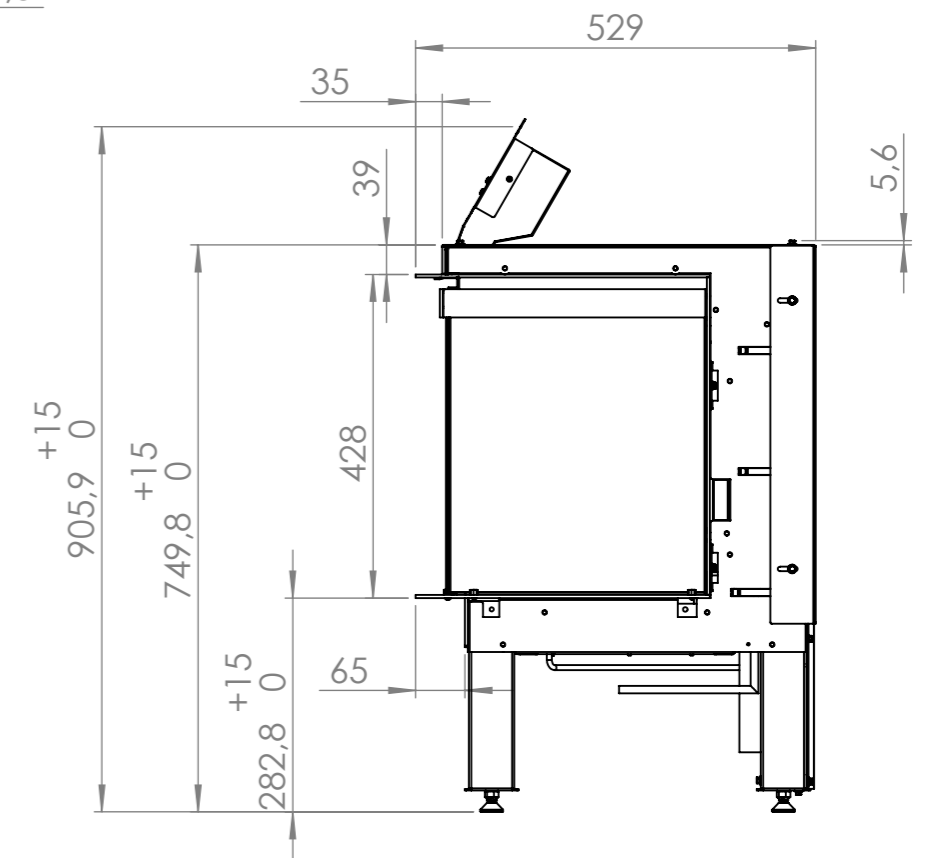

Config: 3-zijdig

ISO 2768-mK	Treatment:						
Third Angle Projection ISO 128-Method A	Material:						
	Mass (Kg):	Date:	Author:	Scale:	Page:	Dimensions:	
	142.23	5-4-2022	RS	1:10	2/4	mm	
KALFIRE FIREPLACES	Description:					Revision:	Frame_size:
	E-ONE 130 3S ASSY					01	A3
Document Number:					State :		
KF02931					In Progress		
All rights reserved. Copywrited / Reprints prohibited. Kal-fire BV							